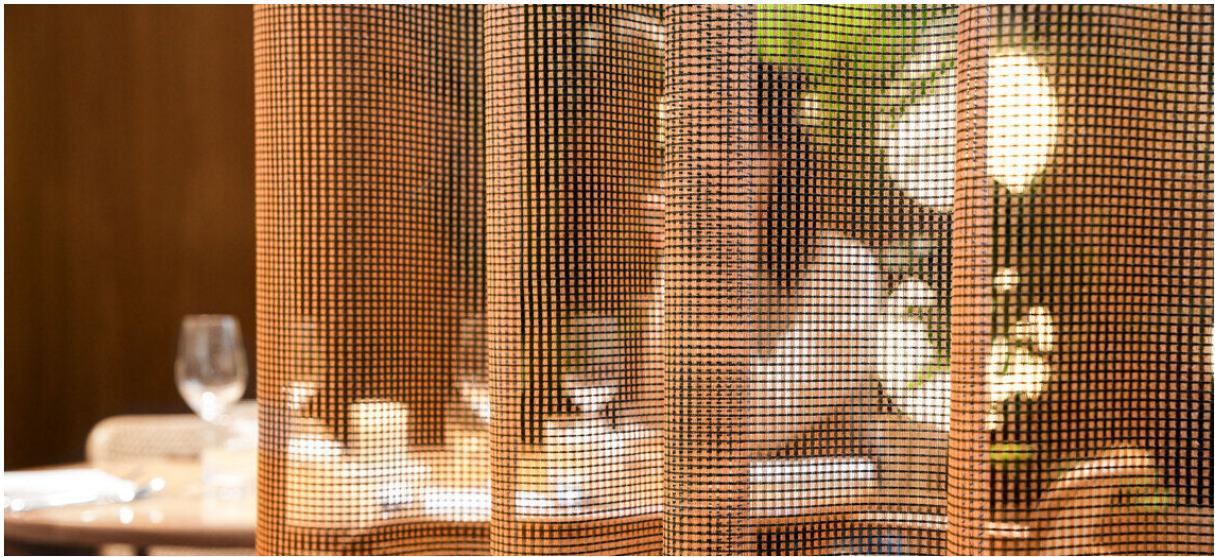

teon

8085.01 - 8085.12

binder
curtain
sheer/transparent

description
soft two-tonal floor-to-ceiling curtain fabric
in a large scale open grid construction

composition
100% polyester FR

width
± 306 cm, ± 121 inches

colorfastness to crocking
ISO 105-X12
wet 5 / dry 5 (scale 1-5)
AATCC 8
wet 4.5 / dry 4.5 (scale 1-5)

colorfastness to light
ISO 105-B02
6 (scale 1-8)
AATCC 16.3: 60 hours
4.5 (scale 1-5)

care

shrinkage: warp -2.6% / weft -1%