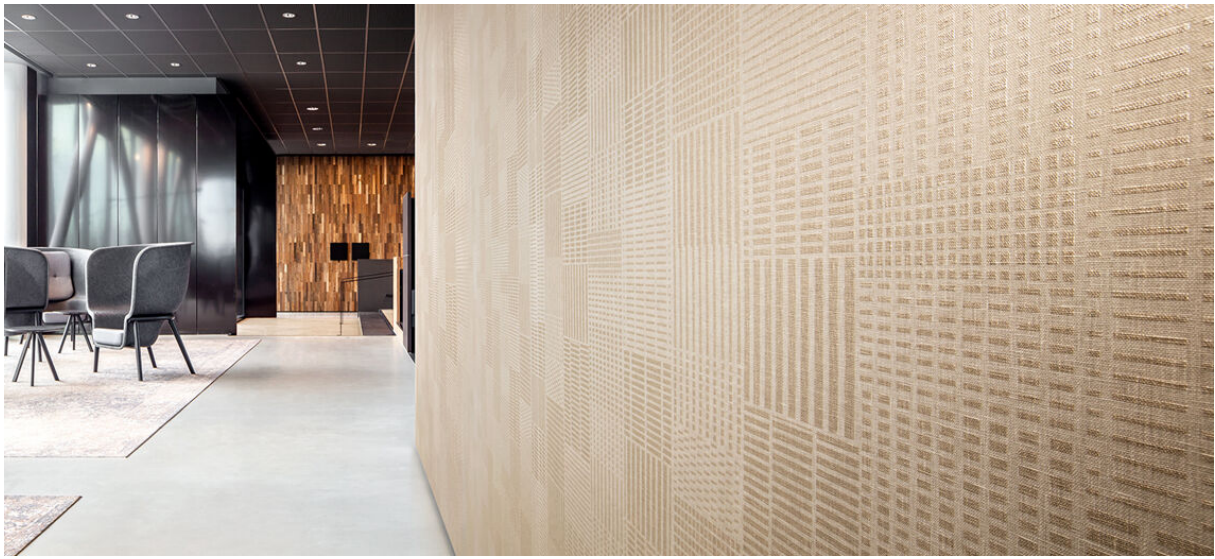

# spira

2616.00 - 2616.06

collection

**wallcovering  
textile**

description

**blocks, lines and fields combined to create a  
graphic mosaic**

composition

**100% linen on a paper backing**

width

**± 137 cm, ± 54 inches**

weight

**± 438 gr/m<sup>2</sup>, ± 19 oz/yd<sup>1</sup>**

pattern repeat

**height: 50 cm, 19.7 inches**

**width: 68 cm, 26.8 inches**

flame retardancy