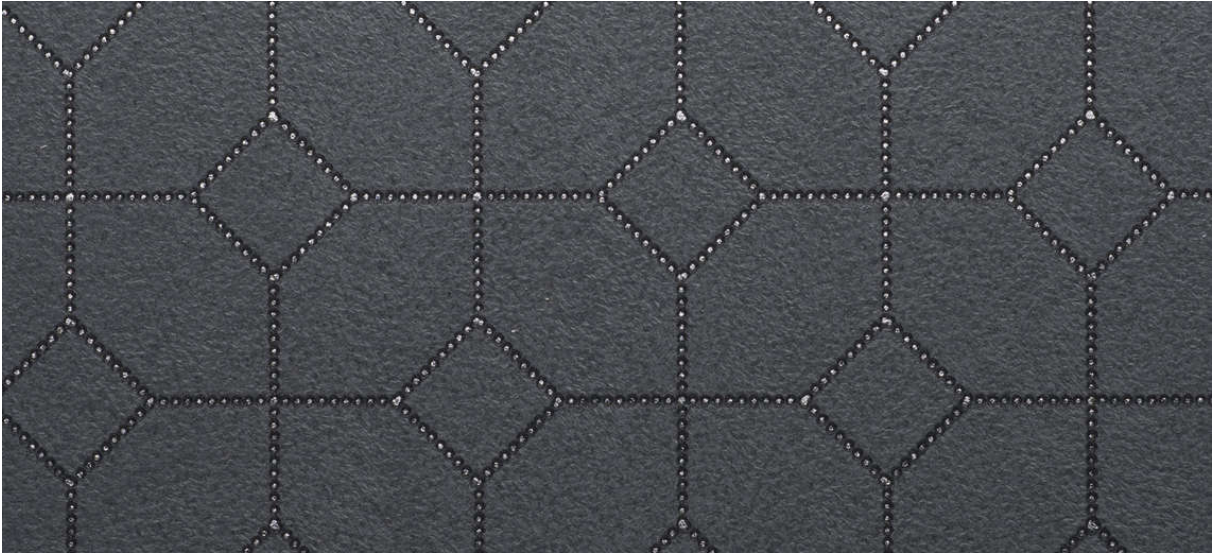

connect

2616.30 - 2616.34

collection

**wallcovering
textile**

description

graphic pattern on felt-like background

composition

100% polyester on a paper backing

width

± 137 cm, ± 54 inches

weight

± 372 gr/m², ± 16 oz/yd¹

pattern repeat

height: 6.2 cm, 2.4 inches

width: 6.2 cm, 2.4 inches

flame retardancy