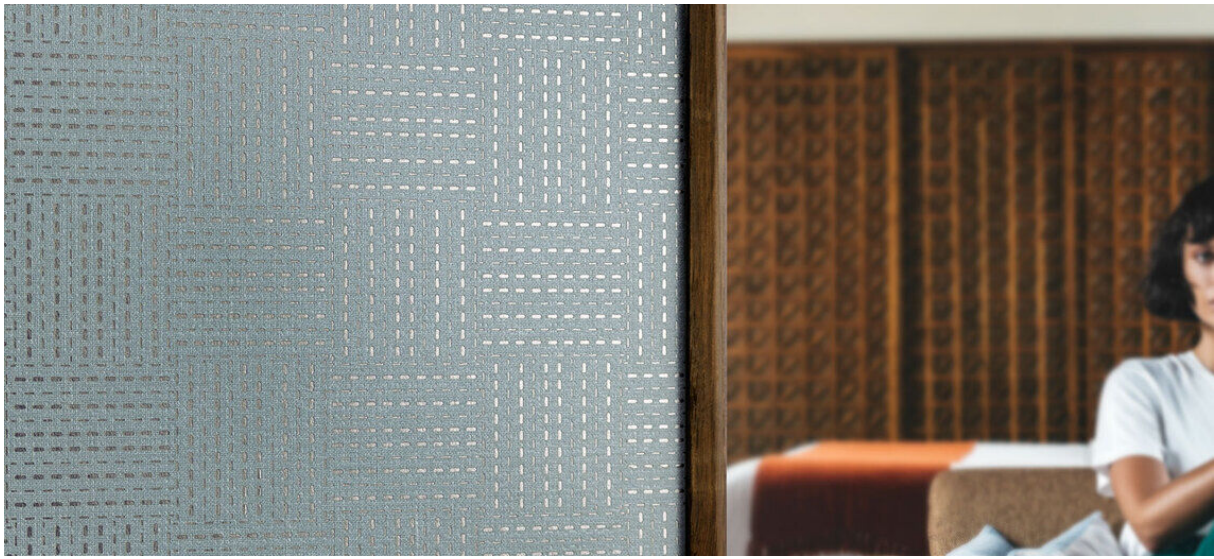

meshlin

2621.80 – 2621.84

collection

**wallcovering
textile**

description

**metallic, graphic block pattern with stitch
optics on linen surface**

composition

100% linen on a paper backing

width

± 137 cm, ± 54 inches

weight

± 401 gr/m², ± 18 oz/yd¹

pattern repeat

height: 13.7 cm / 5.4 inches

width: 13.7 cm / 5.4 inches

flame retardancy