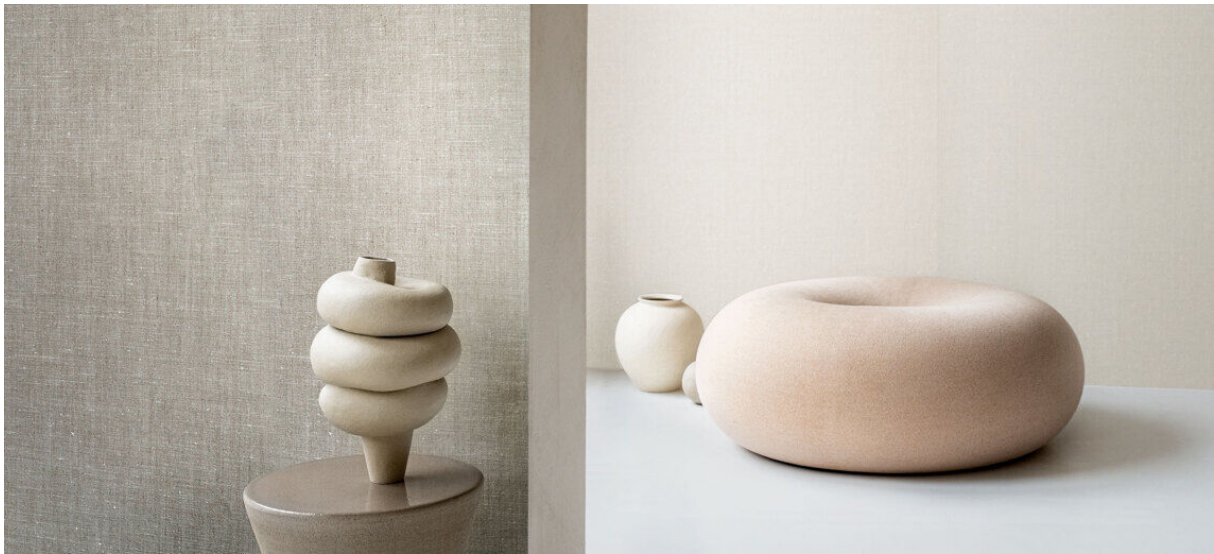

# linosa

2106.01 – 2106.09

collection  
**wallcovering  
textile**

description  
**bio-based linen wallcovering in both coarse  
and fine weaves of different scales in neutral  
tones**

composition  
**100% linen on a paper backing**

width  
**± 137 cm, ± 54 inches**

weight  
**± 500 gr/m<sup>2</sup>, ± 22 oz/yd<sup>1</sup>**

flame retardancy  
**EN 13501, B s1 d0  
ASTM E84, class A**

colorfastness to light  
**ISO 105-B02  
7-8 (scale 1-8)  
AATCC 16.3: 40 hours  
5 (scale 1-5)**