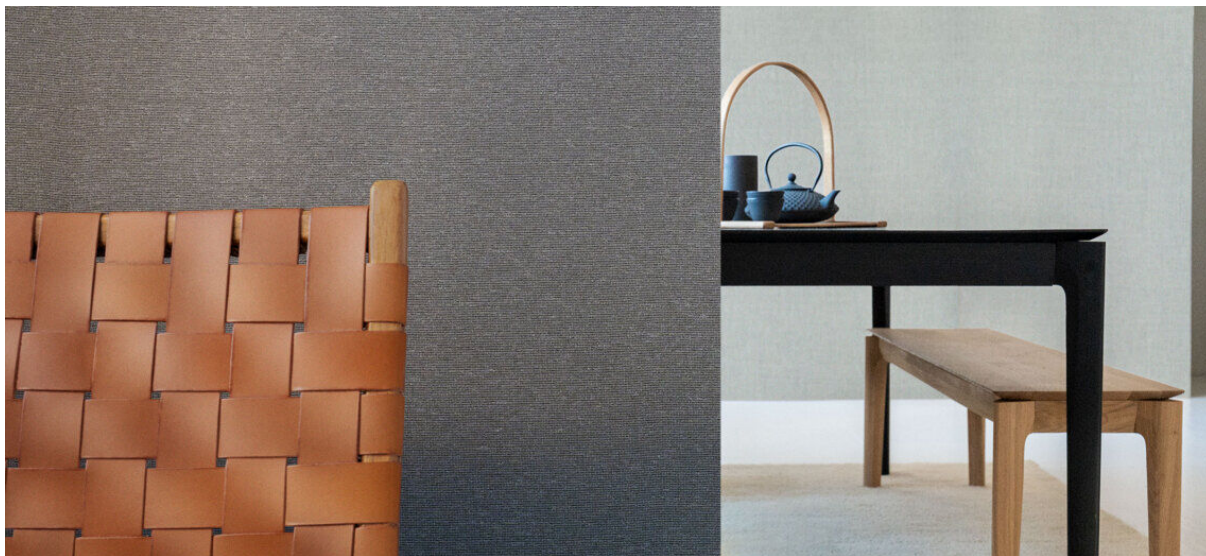

# рила

2107.01 – 2107.09

collection  
**wallcovering  
textile**

description  
**sustainable polyester FR wallcovering,  
including 59% post-consumer recycled  
content, with a graphic grid and a  
horizontal, irregular mélange yarn effect**

composition  
**59% recycled polyester FR / 41% polyester  
FR on a non-woven backing**

width  
**± 53 inches, ± 134 cm**

weight  
**± 12 oz/yd<sup>1</sup>, ± 269 gr/m<sup>2</sup>**

flame retardancy  
**ASTM E84, class A  
EN 13501, B s1 d0**